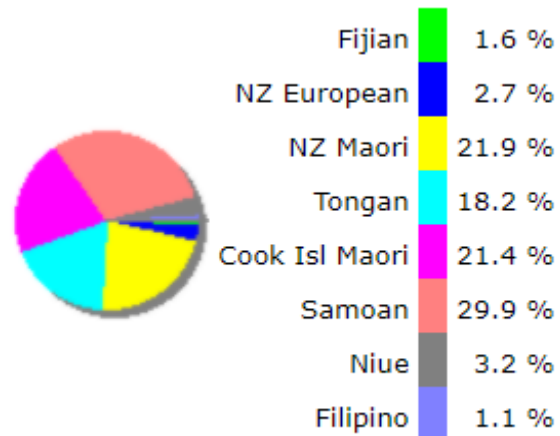

At East Tamaki School we have –

- 10 classes
- 1 principal
- 1 deputy principal
- 12 teachers
- 5 support Staff
- 1 caretaker
- 1 garden coordinator
- 1 kitchen coordinator
- And lots of volunteers

A Specialist Science Programme

Very few primary schools have a specialist science teacher and a specialist science programme. We have Mrs Helen Armstrong.

Students with different ethnicities

A Garden to Table Programme

We are one of the first three schools in New Zealand to start the Garden to Table Programme. This is our tenth year of Garden to Table.